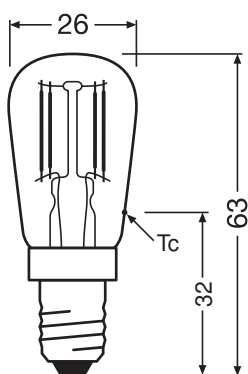

- LED alternative to conventional high voltage lamps
- Good quality of light; color rendering index $R_a \geq 80$; constant chromaticity

TECHNICAL DATA

Electrical data

Nominal wattage	2.8 W
Construction wattage	2.80 W
Nominal voltage	220...240 V
Claimed equiv. conventional lamp power	25 W
Nominal current	17 mA
Type of current	AC
Inrush current	0.23 A
Operating frequency	50/60 Hz
Mains frequency	50/60 Hz
Max. lamp no. on circuit break. 10 A (B)	230
Max. lamp no. on circuit break. 16 A (B)	370
Total harmonic distortion	< 125 %
Power factor λ	0.65

Photometrical data

Luminous flux	250 lm
Nominal useful luminous flux 90°	250 lm
Luminous efficacy	89 lm/W
Lumen main.fact.at end of nom.life time	0.90
Light color (designation)	Warm White
Color temperature	2700 K
Color rendering index Ra	≥80
Light color	827
Standard deviation of color matching	≤6 sdcn
Rated LLMF at 6,000 h	0.80
Flickering metric (Pst LM)	0.1
Stroboscope effect metric (SVM)	0.1

Light technical data

Beam angle	320 °
Warm-up time (60 %)	< 0.50 s
Starting time	< 0.5 s
Rated beam angle (half peak value)	320.00 °

Dimensions & Weight

Overall length	63.00 mm
Diameter	26.00 mm
Maximum diameter	26 mm
Product weight	8.00 g

Anti-glare shield	No
Correlated colour temperature type	SINGLE_VALUE
Standby power	0.00
Claim of equivalent power	Yes
Length	63.00 mm
Height	26.00 mm
Width	26.00 mm
Chromaticity coordinate x	0.463
Chromaticity coordinate y	0.420
Beam angle correspondence	SPHERE_360
Survival factor	0.90
LED light source replaces a fluorescent light source	No
EPREL ID	522861
Model number	AC32150