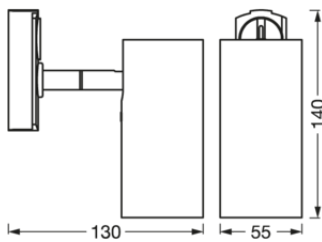

Length	140.00 mm
Width	55.00 mm
Height	130.00 mm
Product weight	270.00 g

Materials & Colors

Product color	Black
Housing color	Black
Body material	Steel
Mercury content	0.0 mg

Application & Mounting

Ambient temperature range	-20...+40 °C
Type of protection	IP20
Dimmable	No
Mounting type	Surface

LOGISTICAL DATA

Product code	Packaging unit (Pieces/Unit)	Dimensions (length x width x height)	Gross weight	Volume
4058075756625	Folding box 1	82 mm x 82 mm x 183 mm	351.00 g	1.23 dm ³
4058075756632	Shipping box 24	347 mm x 265 mm x 390 mm	8949.00 g	35.86 dm ³