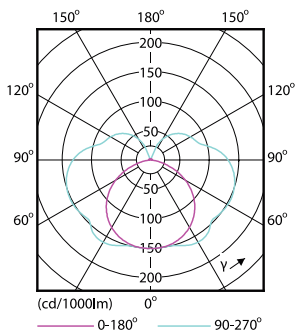

## Maatschets

C

Product	D	C
CorePro R7S 118mm 14-100W 830 D	29 mm	118 mm

## Fotometrische gegevens

Spectral Power Distribution Colour - CorePro R7S 118mm 14-100W 830 D

General uniform lighting - CorePro R7S 118mm 14-100W 830 D

Light Distribution Diagram - CorePro R7S 118mm 14-100W 830 D