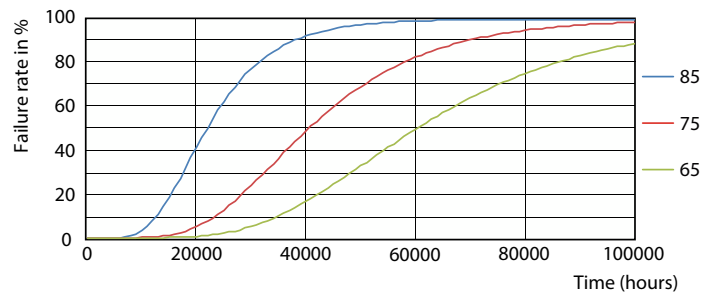

Light Distribution Diagram

General uniform lighting

Spectral Power Distribution Colour

Levensduur

LumenVsTc

FailureRate

MASTER Value LEDtube T8

Levensduur

LifetimeVsTc

Lumen Maintenance Diagram

Life Expectancy Diagram