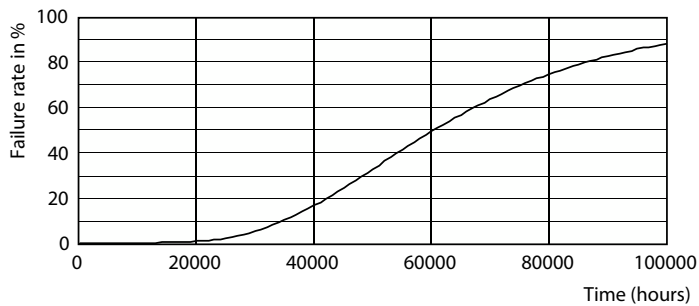

Light Distribution Diagram

General uniform lighting

Spectral Power Distribution Colour

Levensduur

LumenVsTc

FailureRate

MASTER Value LEDtube T8

Levensduur

LifetimeVsTc

Lumen Maintenance Diagram

Life Expectancy Diagram