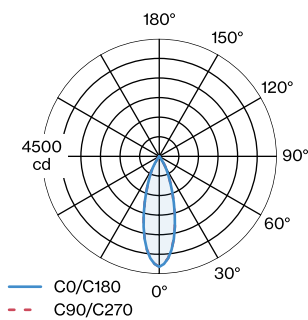

WEVER & DUCRÉ
LIGHTING

PIRRO SPOT SURFACE 4.0

151464E3

Project
Type
Notes
Quantity
Date

GENERAL

Ceiling
 Surface
 Signal White + Jet Black
 IP20
 Interior
 1550 lm

LED

2700 K
 CRI 90
 L80 B50 / 60000h
 3-step binning

OPTICAL

Flood
 Beam angle 32°

PHYSICAL

Length 182 mm
 Width 50 mm
 Height 80 mm
 0.48 kg

ELECTRICAL

phase-cut dim
 220 - 240 V
 Total connected power 20.1 W
 Class 1
 Safety distance 0.3 m

LIGHT DISTRIBUTION

[151464E3] The technical data represent rated values for an ambient temperature of 25°C. The data values for the luminous flux are initially subject to a tolerance of +/- 10%, those for the electrical connected load are initially subject to a tolerance of +/- 10%, and those for the colour temperature are initially subject to a tolerance of +/- 150 K. No liability is assumed for typographical or printing errors. The general terms and conditions of Wever & Ducré BV apply.
 © Wever & Ducré BV · Spinnerijstraat 99/21 · 8500 Kortrijk · Belgium · www.weverducre.com